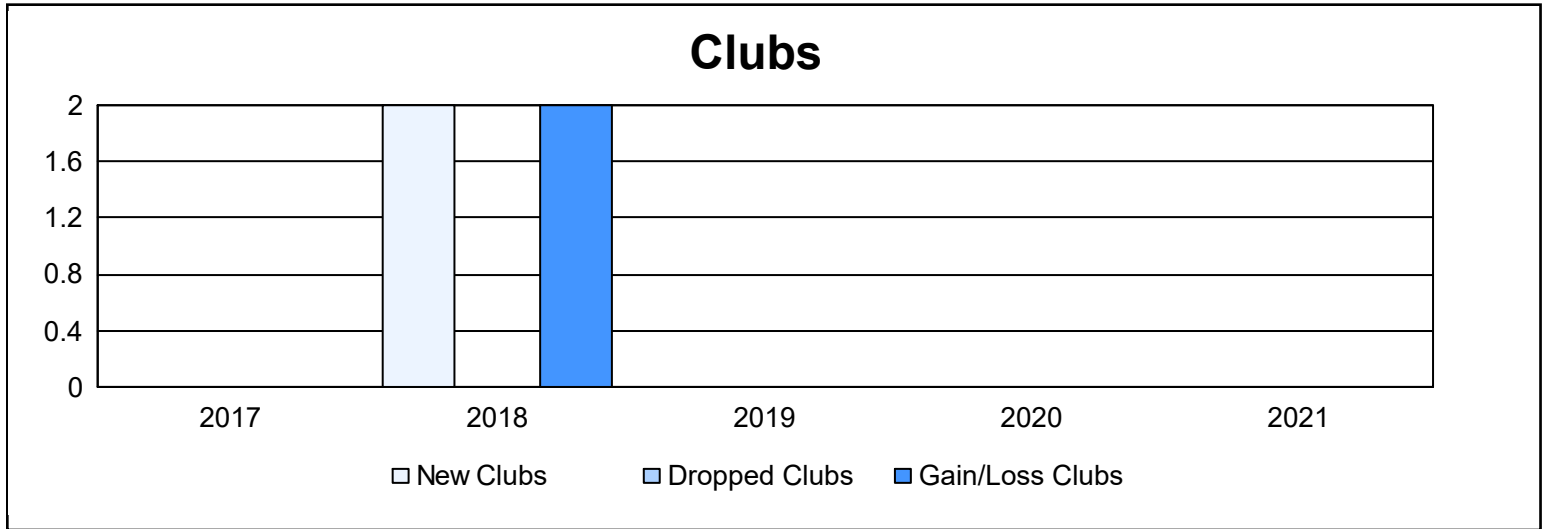

Year	New Clubs	Dropped Clubs	Gain/ Loss Clubs	New Members	Charter Members	Reinstate Members	Transfer Members	Total Member Added	Total Members Dropped	Gain/ Loss Members
2016-2017	0	0	0	88	0	3	8	99	108	-9
2017-2018	2	0	2	97	46	5	9	157	126	31
2018-2019	0	0	0	88	0	0	11	99	132	-33
2019-2020	0	0	0	92	0	2	6	100	131	-31
2020-2021	0	0	0	59	0	5	6	70	99	-29
<b>Average</b>	<b>0</b>	<b>0</b>	<b>0</b>	<b>85</b>	<b>9</b>	<b>3</b>	<b>8</b>	<b>105</b>	<b>119</b>	<b>-14</b>

### Membership Composition June 2021 Cumulative