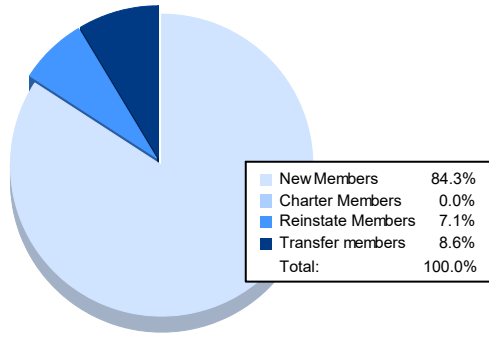

Year	New Clubs	Dropped Clubs	Gain/ Loss Clubs	New Members	Charter Members	Reinstate Members	Transfer Members	Total Member Added	Total Members Dropped	Gain/ Loss Members
2016-2017	0	0	0	88	0	3	8	99	108	-9
2017-2018	2	0	2	97	46	5	9	157	126	31
2018-2019	0	0	0	88	0	0	11	99	132	-33
2019-2020	0	0	0	92	0	2	6	100	131	-31
2020-2021	0	0	0	59	0	5	6	70	99	-29
<b>Average</b>	<b>0</b>	<b>0</b>	<b>0</b>	<b>85</b>	<b>9</b>	<b>3</b>	<b>8</b>	<b>105</b>	<b>119</b>	<b>-14</b>

### Membership Composition June 2021 Cumulative