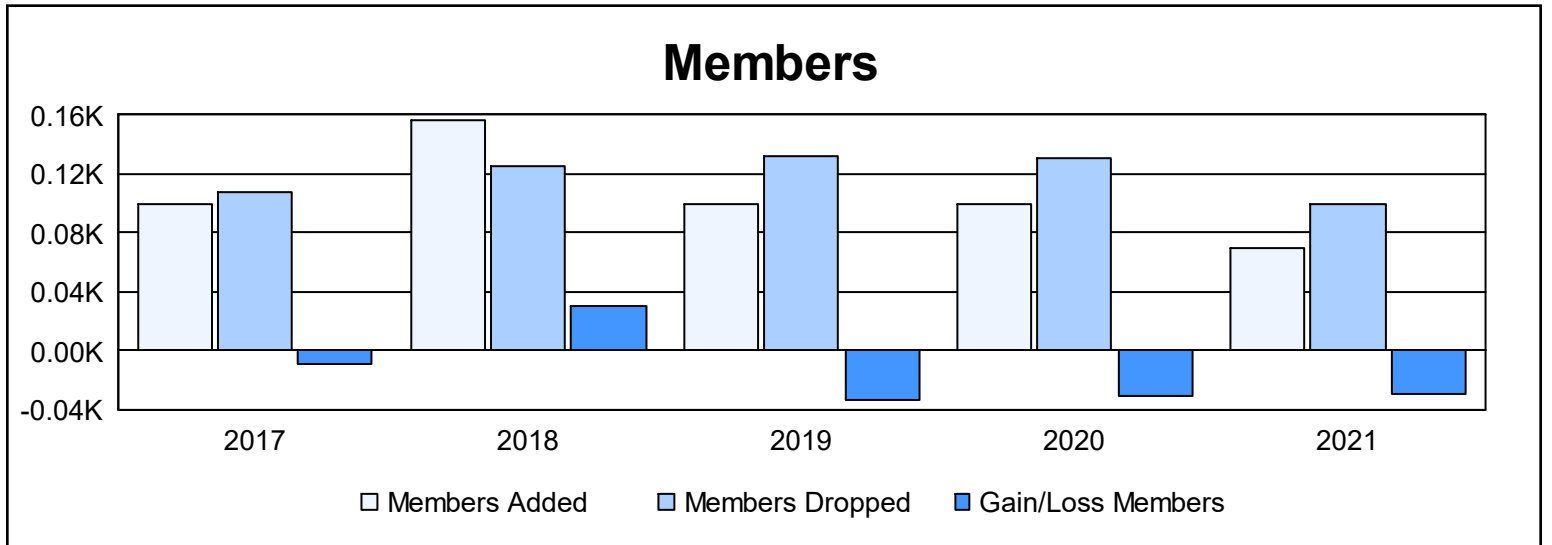

Year	New Clubs	Dropped Clubs	Gain/ Loss Clubs	New Members	Charter Members	Reinstate Members	Transfer Members	Total Member Added	Total Members Dropped	Gain/ Loss Members
2016-2017	0	0	0	88	0	3	8	99	108	-9
2017-2018	2	0	2	97	46	5	9	157	126	31
2018-2019	0	0	0	88	0	0	11	99	132	-33
2019-2020	0	0	0	92	0	2	6	100	131	-31
2020-2021	0	0	0	59	0	5	6	70	99	-29
<b>Average</b>	<b>0</b>	<b>0</b>	<b>0</b>	<b>85</b>	<b>9</b>	<b>3</b>	<b>8</b>	<b>105</b>	<b>119</b>	<b>-14</b>

### Membership Composition June 2021 Cumulative